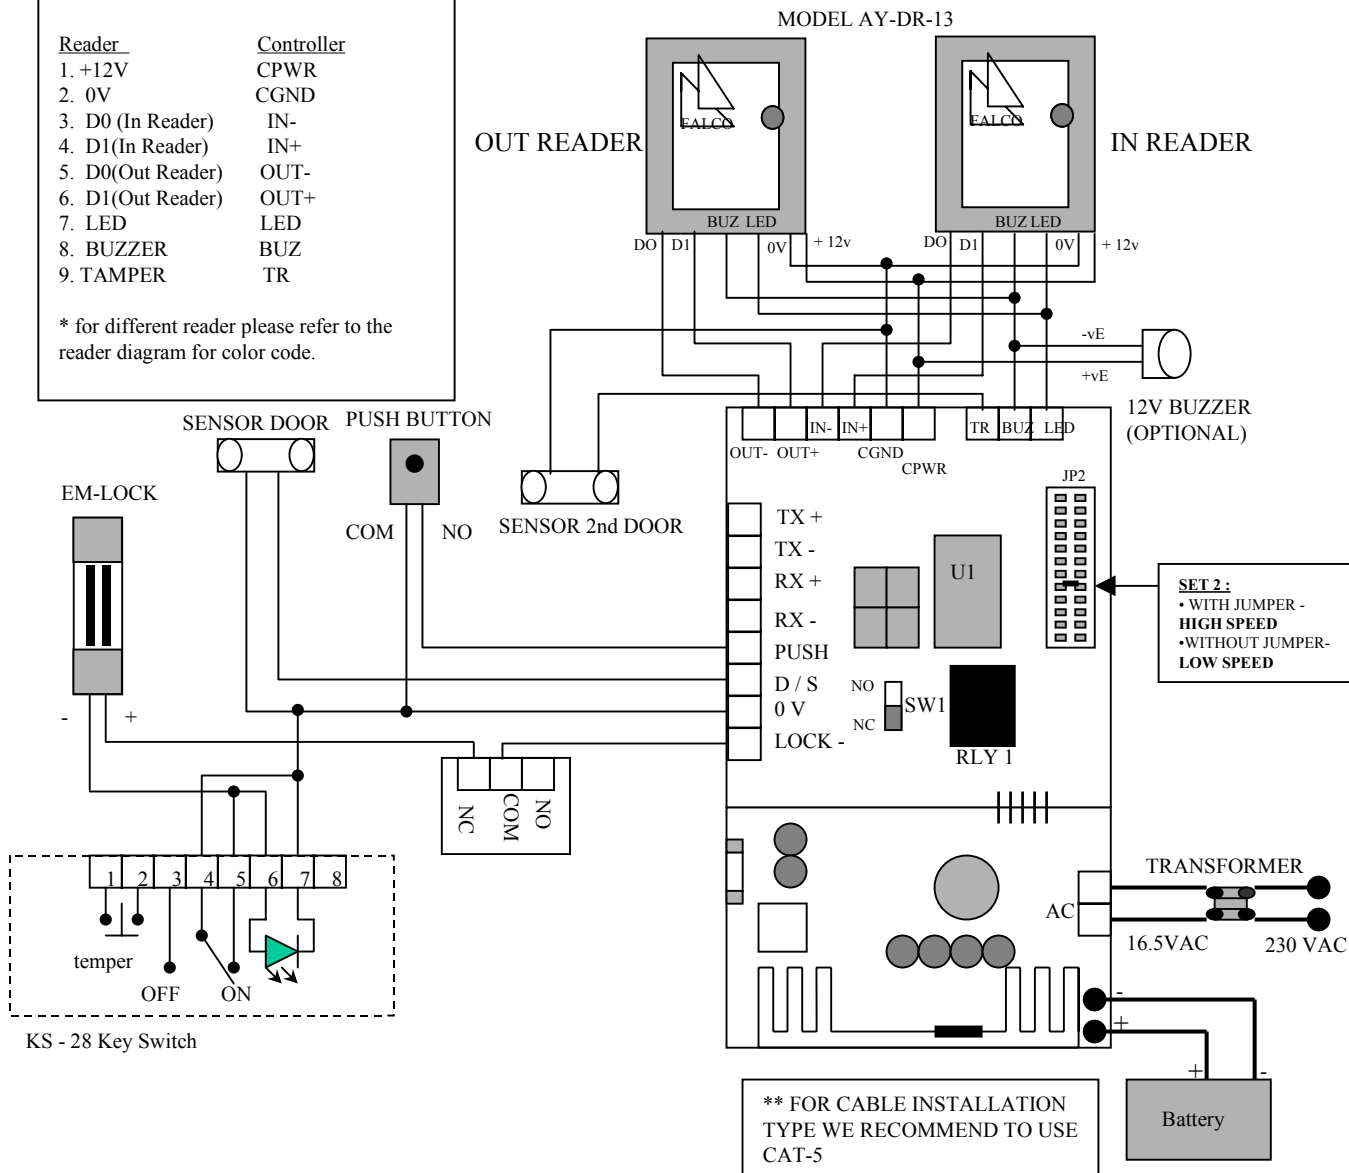

FALCO E-COM

Door Controller Connection and Setting for Interlocking system

ADDRESS SETTING

A 1	A 2	A 3	A 4	A 5		A 1	A 2	A 3	A 4	A 5		
					0						ON	1 6
ON					1	ON					ON	1 7
	ON				2		ON				ON	1 8
ON	ON				3	ON	ON				ON	1 9
					4			ON			ON	2 0
ON		ON			5	ON		ON			ON	2 1
	ON	ON			6		ON	ON			ON	2 2
ON	ON	ON			7	ON	ON	ON			ON	2 3
			ON		8				ON	ON		2 4
ON			ON		9	ON			ON	ON		2 5
	ON		ON		1 0		ON			ON	ON	2 6
ON	ON		ON		1 1	ON	ON			ON	ON	2 7
		ON	ON		1 2			ON	ON	ON		2 8
ON		ON	ON		1 3	ON		ON	ON	ON		2 9
		ON	ON	ON	1 4		ON	ON	ON	ON		3 0
ON	ON	ON	ON		1 5	ON	ON	ON	ON	ON		3 1

UPDATE: 05/06/03
VERSION: 8.24Interlock
BY AZRIN