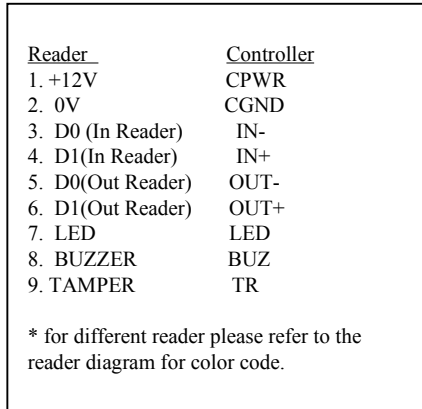

FALCO E-COM

Door Controller Connection and Setting for Interlocking system

ADDRESS SETTING

A 1	A 2	A 3	A 4	A 5		A 1	A 2	A 3	A 4	A 5		
					0						ON	1 6
ON					1	ON					ON	1 7
	ON				2		ON				ON	1 8
ON	ON				3	ON	ON				ON	1 9
					4			ON			ON	2 0
ON		ON			5	ON		ON			ON	2 1
	ON	ON			6		ON	ON			ON	2 2
ON	ON	ON			7	ON	ON	ON			ON	2 3
			ON		8				ON	ON		2 4
ON			ON		9	ON			ON	ON		2 5
	ON		ON		1 0		ON			ON	ON	2 6
ON	ON		ON		1 1	ON	ON			ON	ON	2 7
		ON	ON		1 2			ON	ON	ON		2 8
ON		ON	ON		1 3	ON		ON	ON	ON		2 9
		ON	ON	ON	1 4		ON	ON	ON	ON		3 0
ON	ON	ON	ON		1 5	ON	ON	ON	ON	ON		3 1