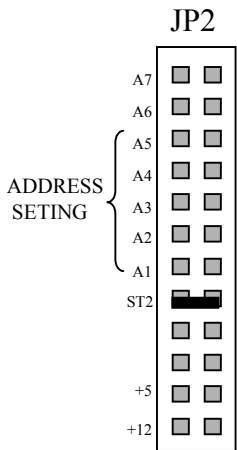

FALCO E-COM

Door Controller Connection and Setting for Interlocking system

ADDRESS SETTING

A 1	A 2	A 3	A 4	A 5		A 1	A 2	A 3	A 4	A 5		
					0						ON	1 6
ON					1	ON					ON	1 7
	ON				2		ON				ON	1 8
ON	ON				3	ON	ON				ON	1 9
					4			ON			ON	2 0
ON		ON			5	ON		ON			ON	2 1
	ON	ON			6		ON	ON			ON	2 2
ON	ON	ON			7	ON	ON	ON			ON	2 3
			ON		8				ON	ON		2 4
ON			ON		9	ON			ON	ON		2 5
	ON		ON		1 0		ON			ON	ON	2 6
ON	ON		ON		1 1	ON	ON			ON	ON	2 7
		ON	ON		1 2			ON	ON	ON		2 8
ON		ON	ON		1 3	ON		ON	ON	ON		2 9
		ON	ON	ON	1 4		ON	ON	ON	ON		3 0
ON	ON	ON	ON		1 5	ON	ON	ON	ON	ON		3 1