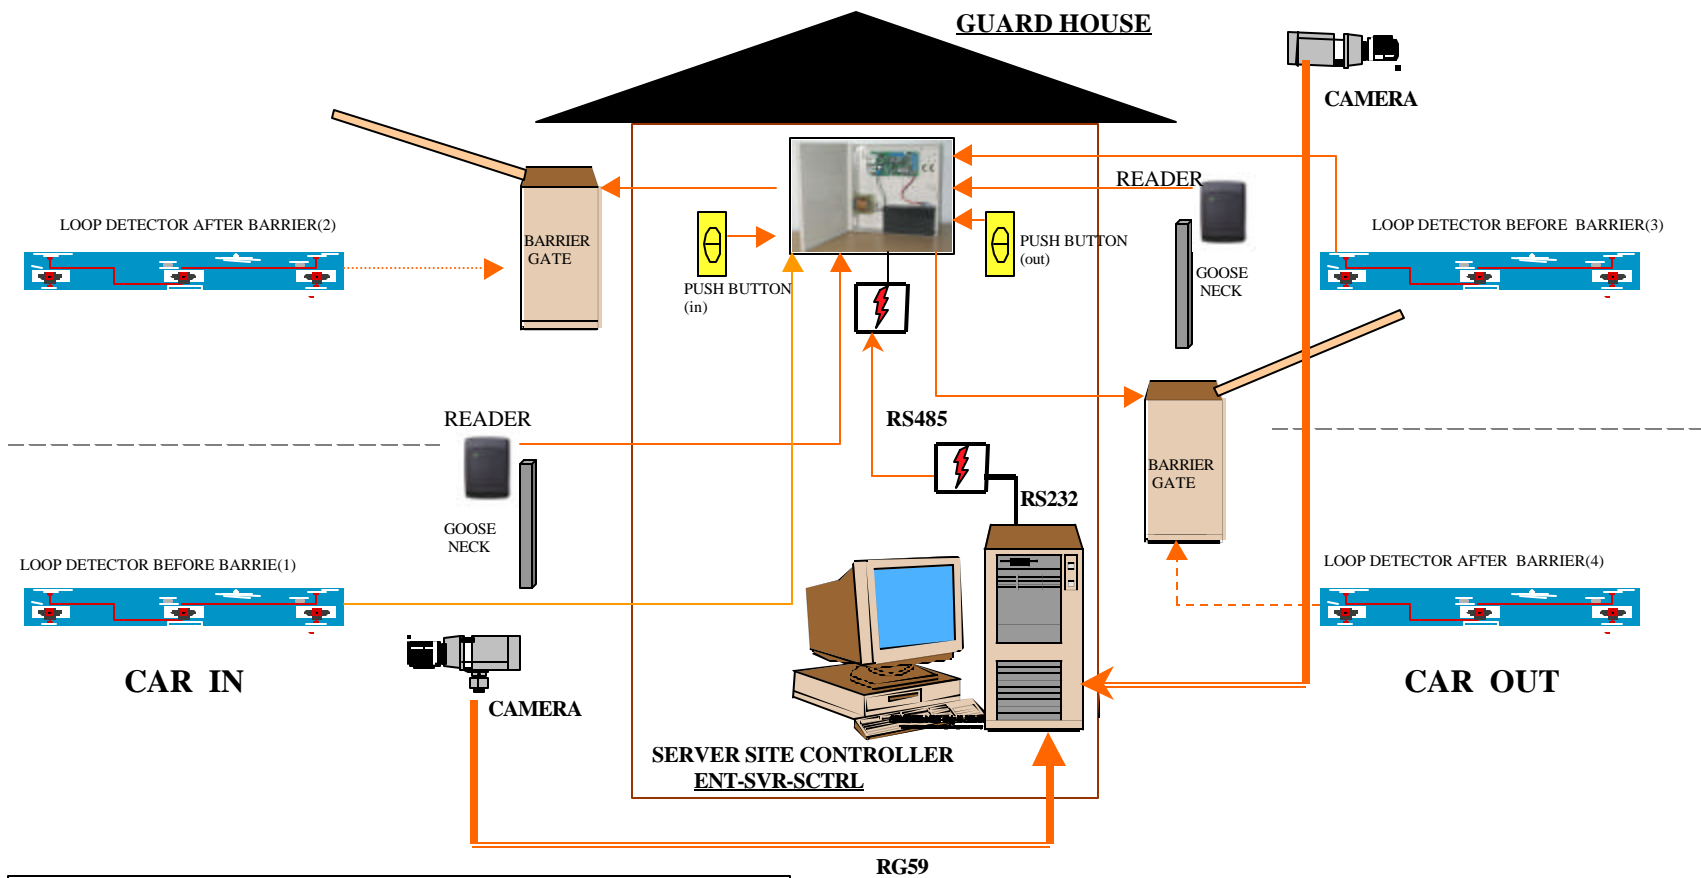

# FALCO-ENTERPRISE CONFIGURATION CAR PARKING (WITH CCTV)

**Loop Detector**  
 (1) & (3) When user prox the reader, barrier will only open if loop detector detect the user with vehicle  
 (2) & (4) Barrier will not close back if loop detector detect there is vehicle still there