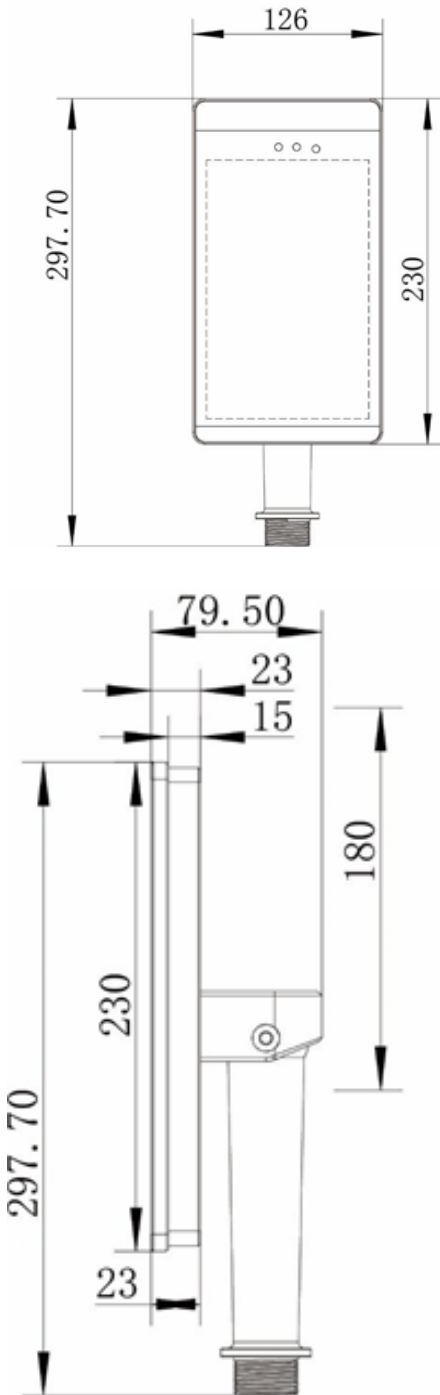

## FEATURES:-

- ✓ Industrial grade design, with stable performance and smooth lines
- ✓ 8-inch IPS all-sight LCD touch screen
- ✓ Recognition speed less than 1s
- ✓ 50-thousand level face database (Max. 100-thousand face database)
- ✓ Anti-backlight
- ✓ Living body detection
- ✓ Embedded card reader, external ID card reader access
- ✓ Wi-Fi

## SPECIFICATION:-

DISPLAY	
Display	8-inch IPS all-sight LCD touch screen
Resolution	800 * 1280
RGB CAMERA	
CMOS	1/2.7" progressive scan CMOS
Resolution	1932 * 1092
FOV	95.8°
Shutter type	Electronic rolling shutter
3A function	AEC/Gain/White balance
System Parameter	
Operating System	Linux
CPU	Dual-core 1.0T HashRate
Storage	512M RAM, 8GM ROM

## Dimension :-

CAMERA	
CMOS	1/2.7" progressive scan CMOS
Resolution	1932 * 1092
FOV	67.57°
Shutter type	Electronic rolling shutter
3A function	AEC/Gain/White balance
INTERFACES	
Serial Communication Interface	1-way RS-232
Relay Output	1-way opening signal output
Network interface	1-way 100M Ethernet
Reset interface	1 Reset button
Card reader module	1 compatible 1443 protocol type A/B card
USB Interface	1-way Type-A
Wiegand Output	1-way Wiegand 26/34
Wireless network	Wi-Fi
Function	
Face detection	Detect and track 5 people meanwhile
Accuracy	99.99% (99.77% recognition rate under 1% false accept rate; 99.27% recognition rate under 0.1% false accept rate)
Living body detection	Support
Capacity	50000 (Max. 100000) pieces of face images
Stranger detection	Support
Recognition distance configuration	Support
UI Interface configuration	Support
Remote update	Support
Deployment	Public Network, LAN
GENERAL PARAMETERS	
POWER	DC 12V/2A
Working temperature	-10 ~ 50
Working Humidity	10%~90%
Power consumption	Max. 24W
Dimension (Without support)	297.70 mm * 126.00 mm * 79.50 mm
Protection grade	IP66