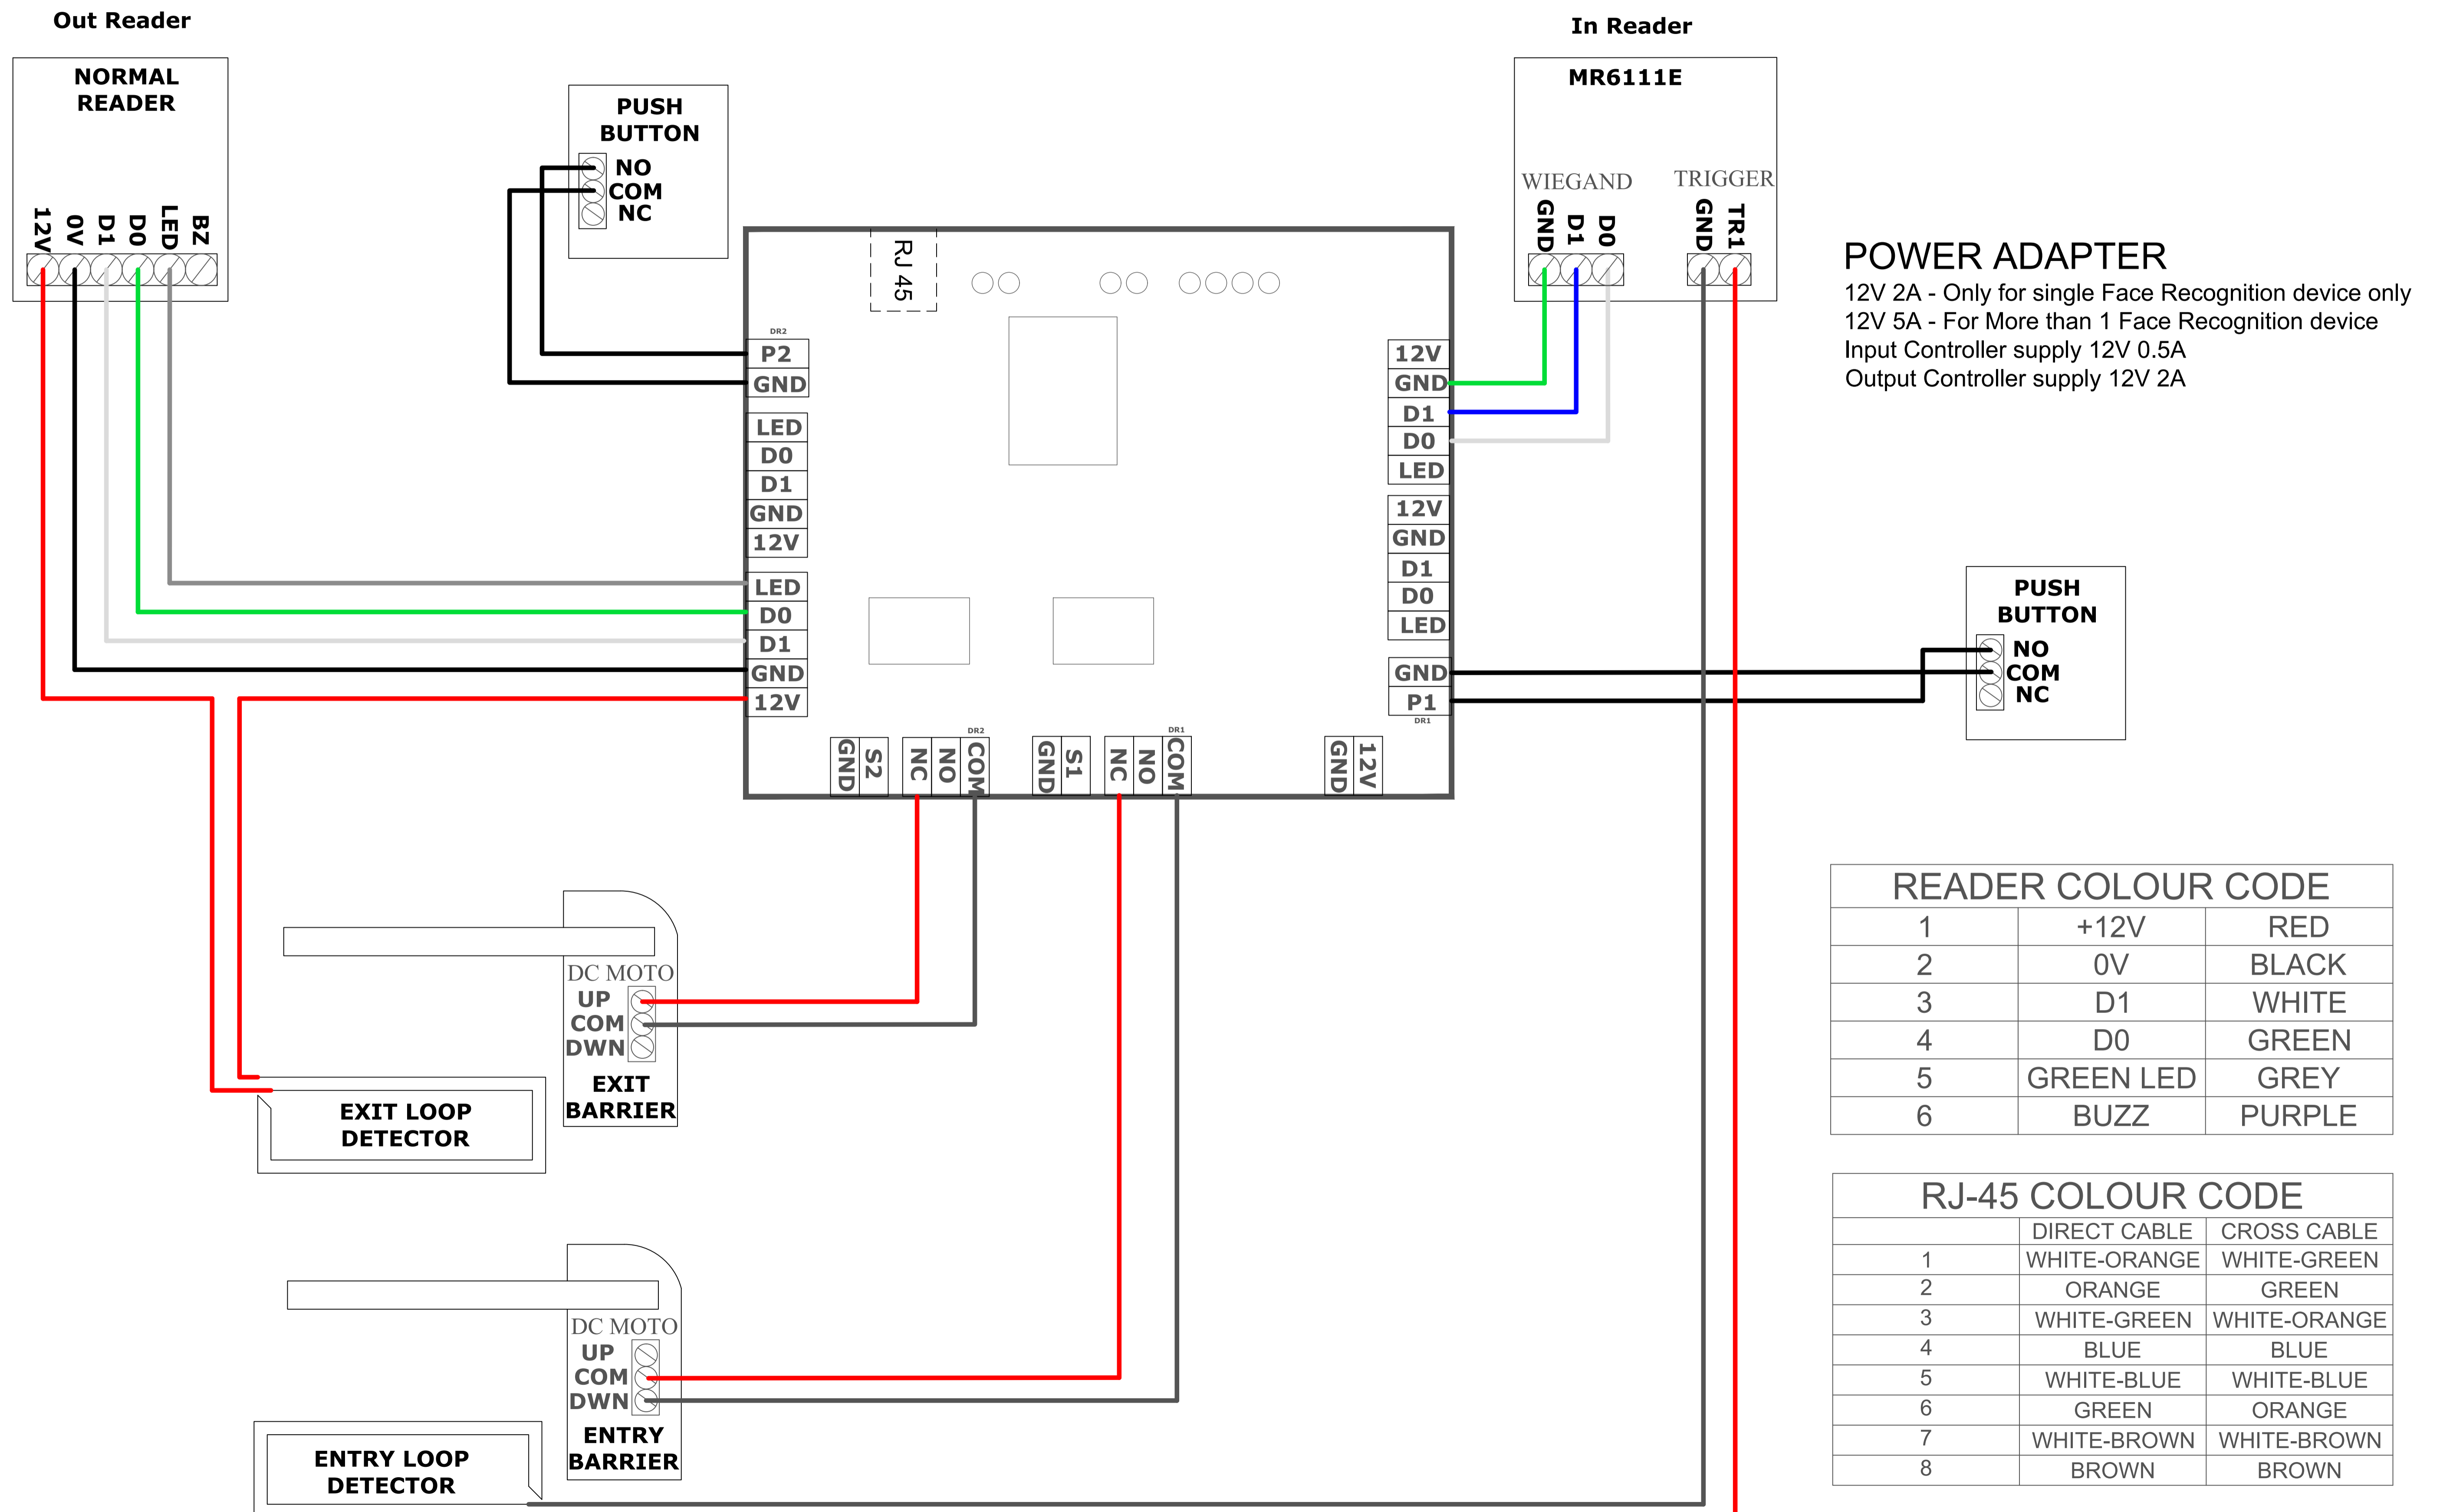

Car Park W-SERIES CONTROLLER

READER COLOUR CODE		
1	+12V	RED
2	0V	BLACK
3	D1	WHITE
4	D0	GREEN
5	GREEN LED	GREY
6	BUZZ	PURPLE

RJ-45 COLOUR CODE		
	DIRECT CABLE	CROSS CABLE
1	WHITE-ORANGE	WHITE-GREEN
2	ORANGE	GREEN
3	WHITE-GREEN	WHITE-ORANGE
4	BLUE	BLUE
5	WHITE-BLUE	WHITE-BLUE
6	GREEN	ORANGE
7	WHITE-BROWN	WHITE-BROWN
8	BROWN	BROWN