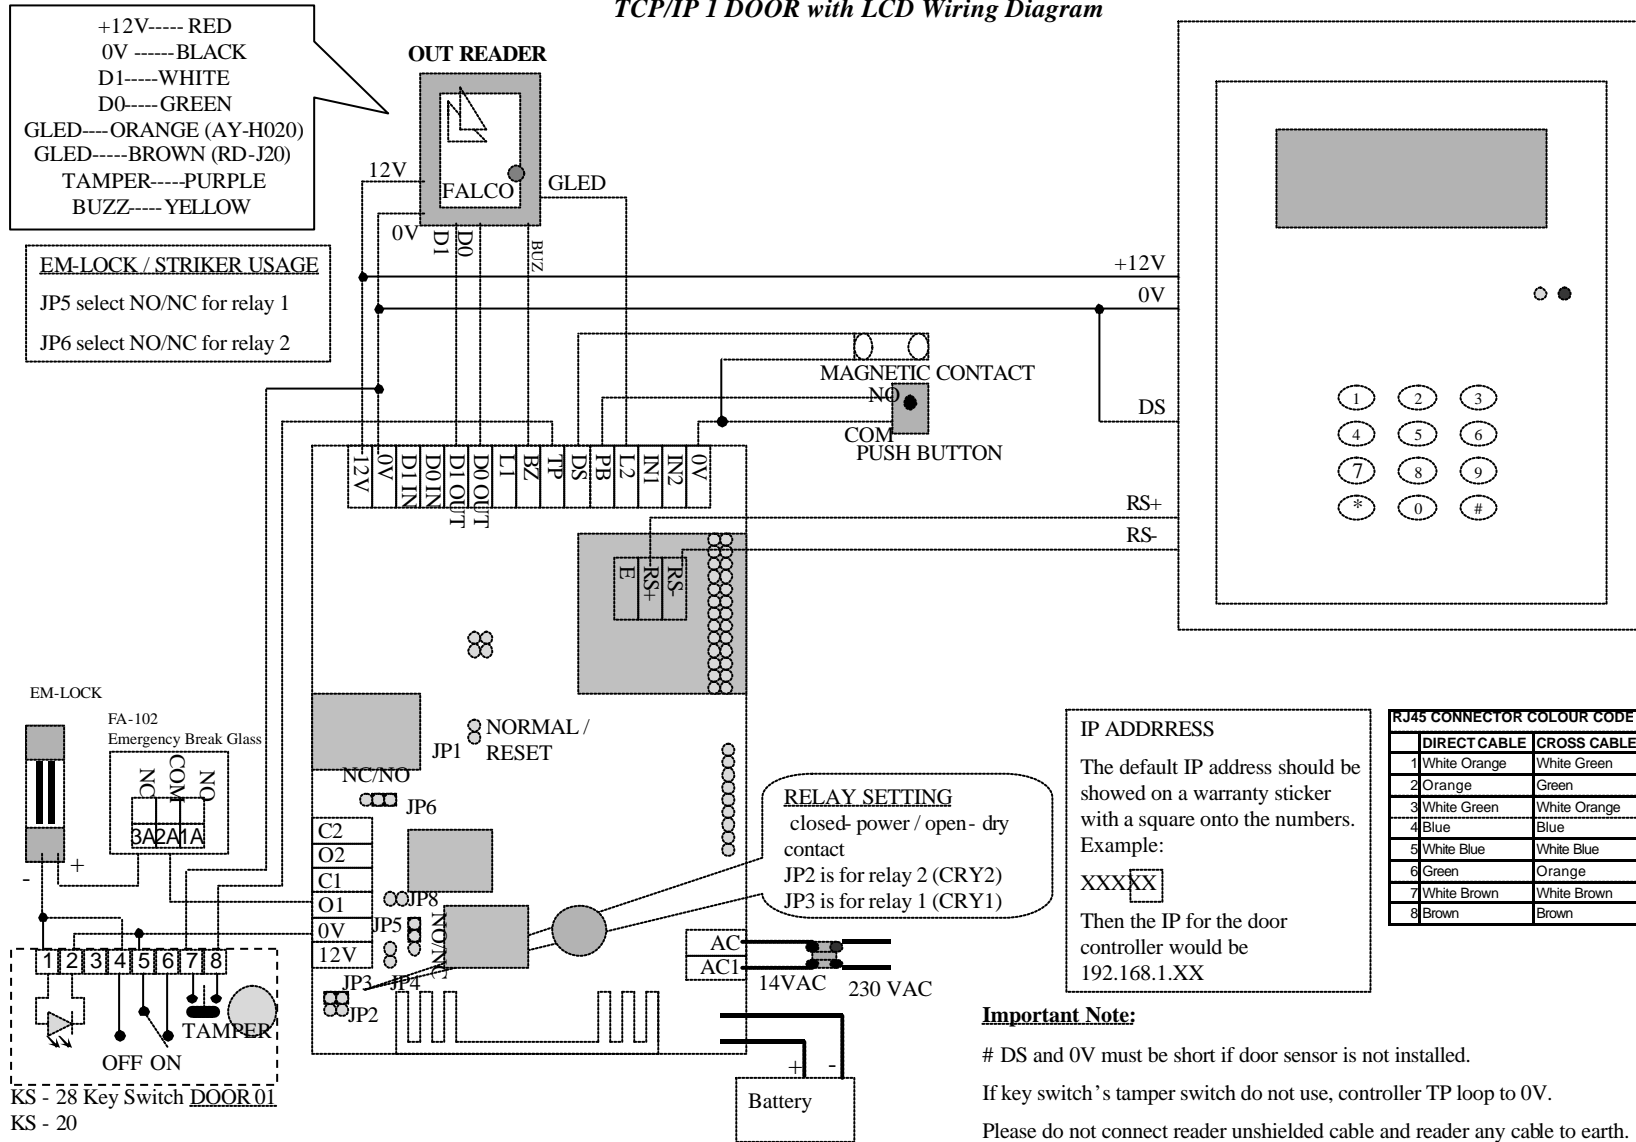

TCP/IP 1 DOOR with LCD Wiring Diagram

RJ45 CONNECTOR COLOUR CODE	
DIRECT CABLE	CROSS CABLE
1 White Orange	White Green
2 Orange	Green
3 White Green	White Orange
4 Blue	Blue
5 White Blue	White Blue
6 Green	Orange
7 White Brown	White Brown
8 Brown	Brown