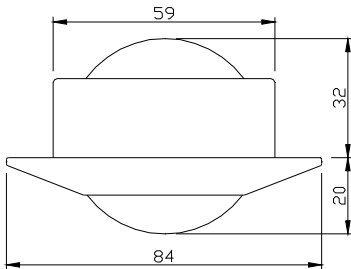

Flying Saucer Camera

Description

FS series Color Dome are high-performance CCD cameras specially designed for indoor, low profile and decorative applications.

The casing is made of high quality anodized aluminum to ensure light weight, tough, long lasting & remain maintenance free for many years.

Various high quality camera module are used to ensure customer satisfaction for every installation.

Features

- Low cost & excellent performance
- Compact design
- Easy installation
- Reverse polarity protection
- Wide Voltage Range 9-14VDC
- Lens Option

Lens Size (mm)	2.9	3.6	6.0	8.0	12.0
Viewing Angle	130°	92°	53°	40°	28°
Recognizable Distance(m)	3.0	3.5	6.0	8.0	12.0
Best Pic.Distance(m)	1.2	1.5	2.3	3.0	4.0

Specification

Electronic Iris - Auto 1/60s to 1/100,000s Linear

Model	SK-390MFS	SK-470MFS	SK-475MFS	SK-490MFS
CCD Size	1/3" B/W	1/4" Color	1/3" Color	1/3" Color
Effective Pixels	512(H) x 582(V)			
Synchronization	Internal			
Lens	3.6mm Standard, 2.9/6.0/8.0/12.0mm Optional			
Horizontal Resolution	420 TV Lines	380 TV Lines	420 TV Lines	420 TV Lines
Minimum Illumination	0.1 Lux	1.0 Lux	1.0 Lux	0.5 Lux
S/N Ratio	48dB			
Electronic Iris	1/60 to 1/100,000s			
Video Output	1Vp-p Video Composite			
Power Source	9-14VDC			
Operating Temperature	-10° to +50° C			
Weight	250g			
CCD Maker	LG/Samsung	SHARP	SHARP	SONY